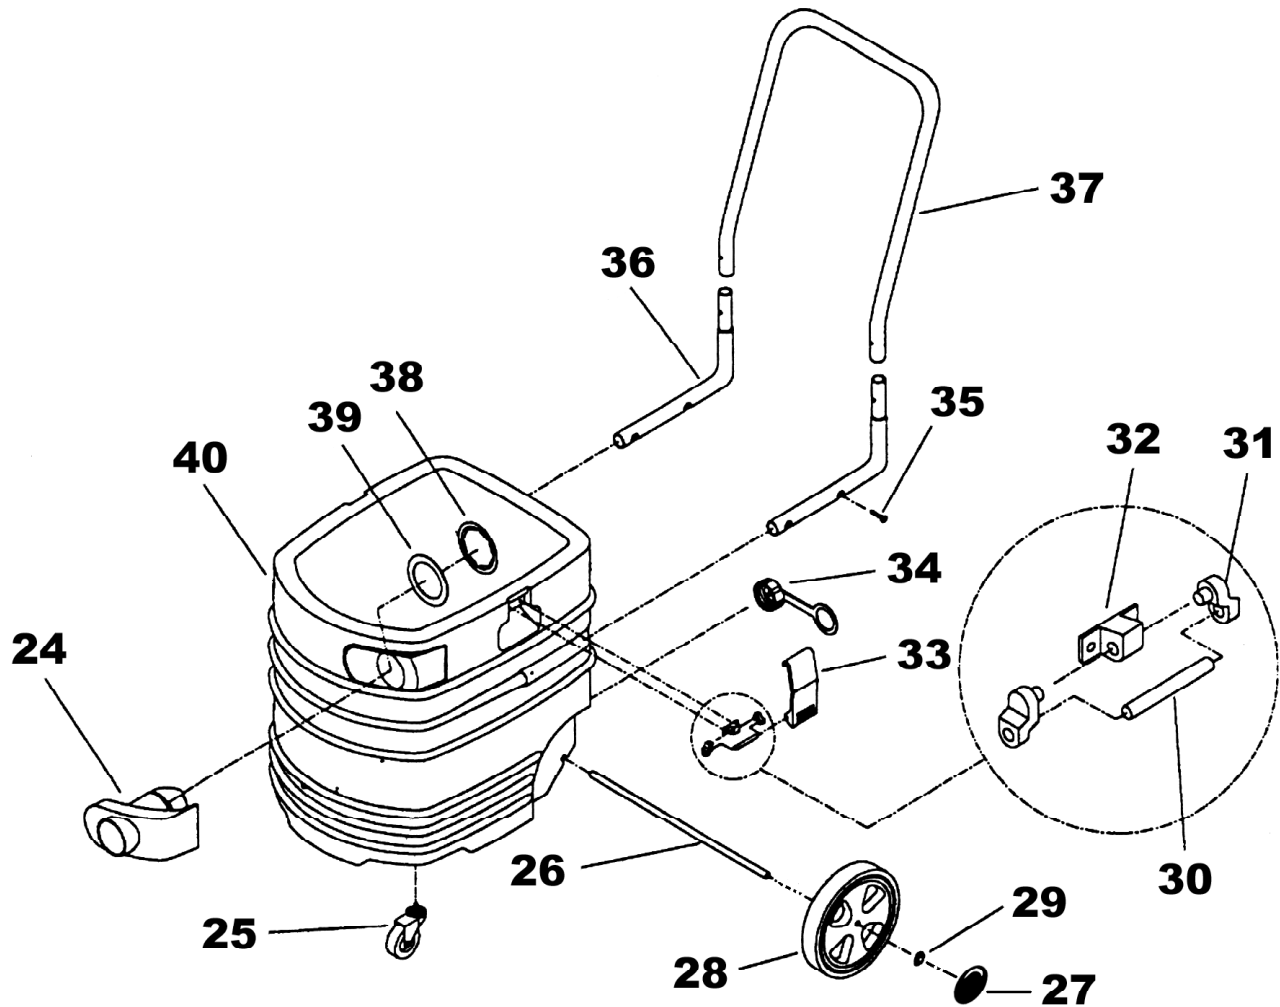

#### Motorhead Assembly

Ref.	Part No.	Description	Qty
1	B703036	Screw	2
2	B260781	Filter Cleaning Knob Assembly	1
3	B703067	Handle	1
4	B703078	Dome	1
5	PV30004	Switch	1
6	B703061	Push On Gasket Retainer	12
7	B703069	Gasket Upper Motor Cooling	1
8	B703068	Gasket Lower Motor Cooling	1
9	B703051	Screw	5
10	B703077	Blower Chamber	1
11	B703773	Cord Set 120 Volt	1
12	B701100	Gasket Motor Top	1
13A	B527297	Motor 120 Volt	1
13B	B701293	Motor 220 Volt	1
14	B703081	Gasket Motor Top	1
15	B703129	Sound Dampening Pad	1
16	B703054	Float	1
17	B703076	Can Cap	1
18	B703048	Tee Nut	2
19	B703053	Can Cap Gasket	1
20	B703079	Filter Cleaning Ring	1
21	B703050	Hair Pin	1
22	B703372	Cartridge Filter	1
23	B703326	Never-Clog Filter Bag	1
41	B703417	Thumb Screw w/Captive Wa.	2

#### Parts Not Shown

24	B703430	Hose Strap	1
25	B703431	Cord Strap	1

# VACMOBILE ASSEMBLY

Ref.	Part No.	Description	Qty	Ref.	Part No.	Description	Qty
24	B703082	Can Inlet	1	33	B703065	Clamp Body	2
25	B703060	Caster	2	34	PV30024	Drain Cap Assembly	1
26	B703055	Axle	1	35	PV30066	Screw	4
27	B703549	Hub Cap	2	36	B703062	Mounting Handle	2
28	B703544	Wheel	2	37	B703063	Handle	1
29	B910073	Hub Cap	2	38	B703356	Retainer Washer	1
30	B703059	Latch Pin	2	39	B703357	Flat Washer	1
31	B703064	Link for Clamp	4	40	B260777	Tank 15 Gallon	1
32	B703066	Tank Mount for Clamp	2	40	B260780	Tank 20 Gallon	1