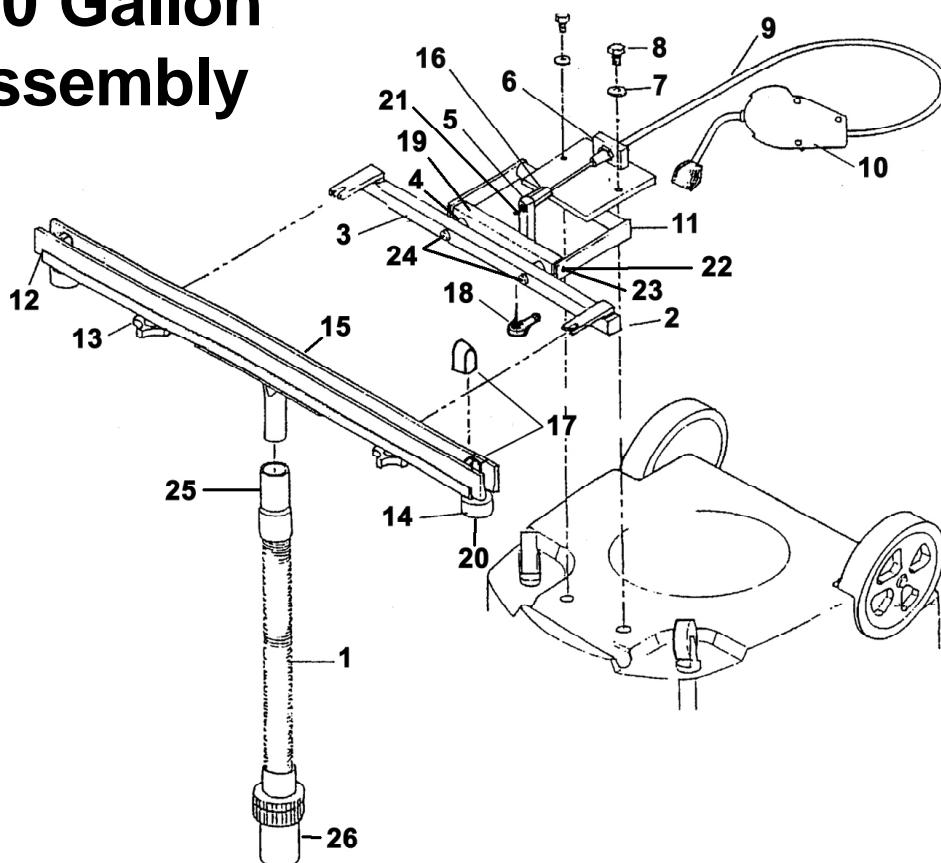

#### Parts Not Shown

24	B703430	Hose Strap	1
25	B703431	Cord Strap	1

# VACMOBILE ASSEMBLY

Ref.	Part No.	Description	Qty	Ref.	Part No.	Description	Qty
24	B703082	Can Inlet	1	33	B703065	Clamp Body	2
25	B703060	Caster	2	34	PV30024	Drain Cap Assembly	1
26	B703055	Axle	1	35	PV30066	Screw	4
27	B703549	Hub Cap	2	36	B703062	Mounting Handle	2
28	B703544	Wheel	2	37	B703063	Handle	1
29	B910073	Hub Cap	2	38	B703356	Retainer Washer	1
30	B703059	Latch Pin	2	39	B703357	Flat Washer	1
31	B703064	Link for Clamp	4	40	B260777	Tank 15 Gallon	1
32	B703066	Tank Mount for Clamp	2	40	B260780	Tank 20 Gallon	1

### EVAC 15 & 20 Gallon Squeegee Assembly

Ref.	Part No.	Description	Qty	Ref.	Part No.	Description	Qty
1	B703367	Hose and Cuff	1	14	B911020	Wheel	2
2	B520353	End Cap	2	15	B701543	Blade Set	1
3	B260733	Arm Assy	1	16	B600736	Cable End	1
4	B260735	Spacer	2	17	B600740	Skid-Squeegee End	2
5	B260743	Link	1	18	B703342	Spherical Rod End	1
6	B260736	Cable Hold Down	1	19	B260737	Swivel Mount	1
7	B703347	Washer	2	20	B701404	Screw	2
8	B703359	Bolt	2	21	B703376	Nut (not incl. w/swivel mount)	2
9	B703339	Cable Assy	1	22	B703349	Bolt	2
10	B703338	Lift Control	1	23	B703345	Washer (inside swivel mount)	2
11	B260741	Bracket	1	24	B703350	Bolt	2
12	B260742	Squeegee Head Assy Comp.	1	25	B911013	Hose End	1
13	B526586	Knob	2	26	PV10008	Swivel Cuff	1