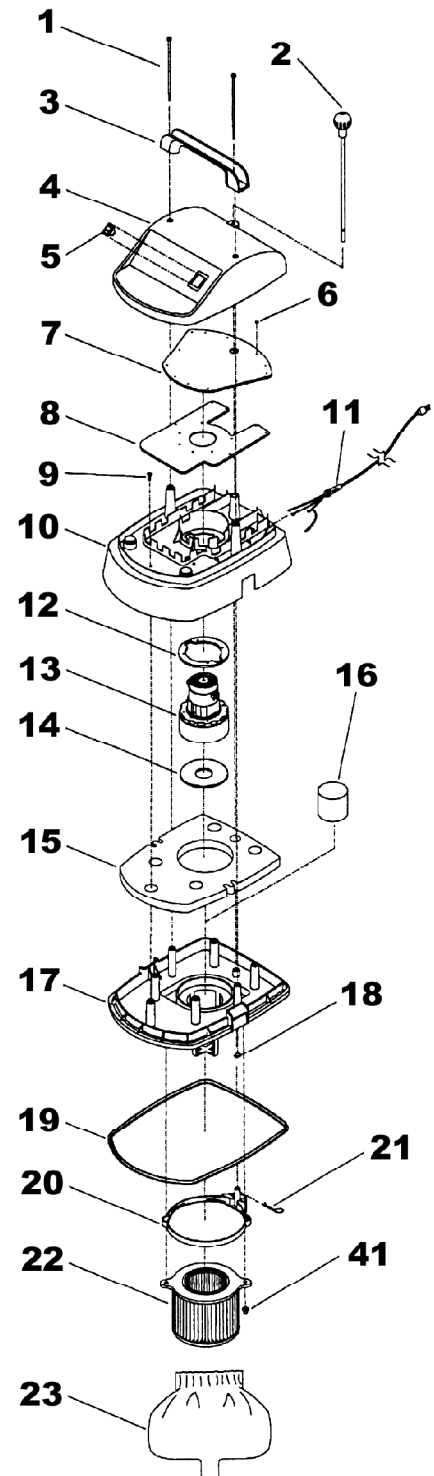

## REPLACEMENT PARTS LIST

Save for future reference

#### Motorhead Assembly

Ref.	Part No.	Description	Qty
1	B703036	Screw	2
2	B260781	Filter Cleaning Knob Assembly	1
3	B703067	Handle	1
4	B703078	Dome	1
5	PV30004	Switch	1
6	B703061	Push On Gasket Retainer	12
7	B703069	Gasket Upper Motor Cooling	1
8	B703068	Gasket Lower Motor Cooling	1
9	B703051	Screw	5
10	B703077	Blower Chamber	1
11	B703773	Cord Set 120 Volt	1
12	B701100	Gasket Motor Top	1
13A	B527297	Motor 120 Volt	1
13B	B701293	Motor 220 Volt	1
14	B703081	Gasket Motor Top	1
15	B703129	Sound Dampening Pad	1
16	B703054	Float	1
17	B703076	Can Cap	1
18	B703048	Tee Nut	2
19	B703053	Can Cap Gasket	1
20	B703079	Filter Cleaning Ring	1
21	B703050	Hair Pin	1
22	B703372	Cartridge Filter	1
23	B703326	Never-Clog Filter Bag	1
41	B703417	Thumb Screw w/Captive Wa.	2

# VACMOBILE ASSEMBLY

Ref.	Part No.	Description	Qty	Ref.	Part No.	Description	Qty
24	B703082	Can Inlet	1	33	B703065	Clamp Body	2
25	B703060	Caster	2	34	PV30024	Drain Cap Assembly	1
26	B703055	Axle	1	35	PV30066	Screw	4
27	B703549	Hub Cap	2	36	B703062	Mounting Handle	2
28	B703544	Wheel	2	37	B703063	Handle	1
29	B910073	Hub Cap	2	38	B703356	Retainer Washer	1
30	B703059	Latch Pin	2	39	B703357	Flat Washer	1
31	B703064	Link for Clamp	4	40	B260777	Tank 15 Gallon	1
32	B703066	Tank Mount for Clamp	2	40	B260780	Tank 20 Gallon	1