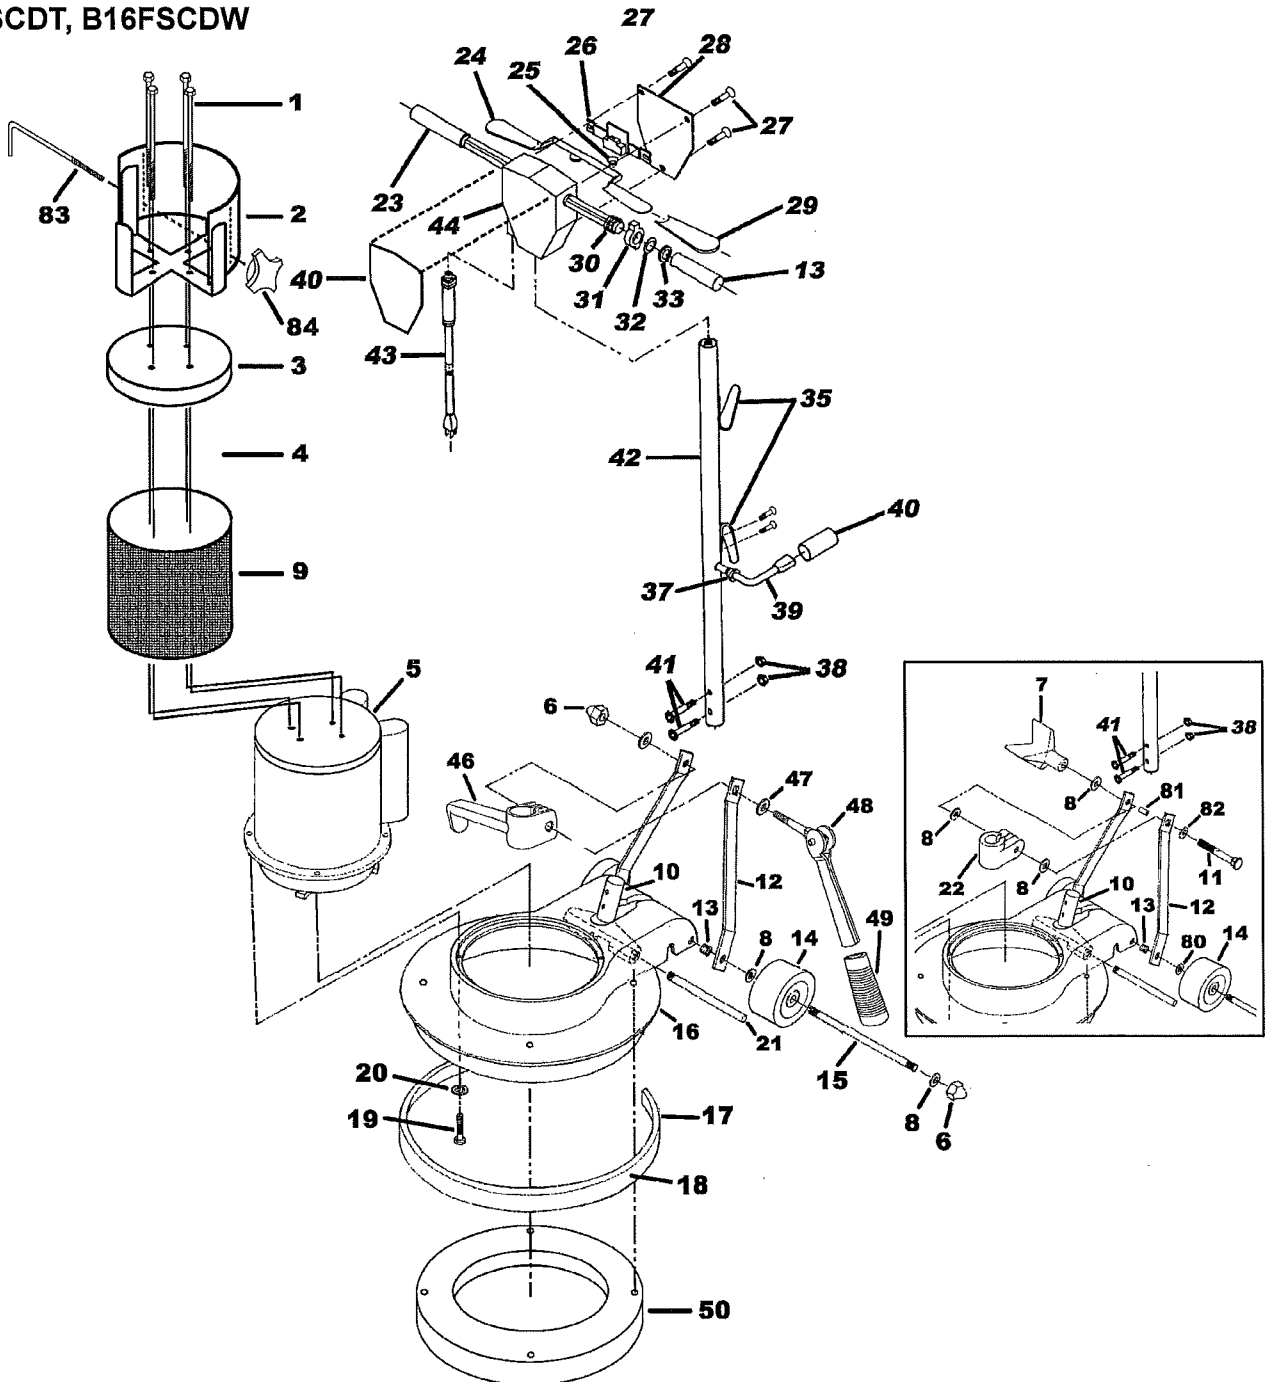

PULLMAN-HOLT

REPLACEMENT PARTS LIST

Save for future reference

STONE CARE - Floor Machines

Models B16FSCAT, B16FSCAW
B16FSCDT, B16FSCDW

SOLUTION HOSE ASSEMBLY

Ref.	Part No.	Description	Qty	Ref.	Part No.	Description	Qty
1	B911719	Shut-Off Valve	1	7	B700142	Hose	1
2	B700569	Seal Nut	1	8	B700571	Male Hose Barb	1
3	B700568	90 Degree Elbow	1	9	B700529	Coupling	1
4	B700567	Connector	1	10	B701334	Compression Fitting	1
5	B200075	Mounting Bracket	1	11	B600476	Solution Tube	1
6	B700570	Male Hose Barb	1				